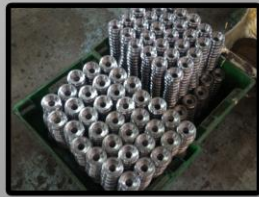

OUR PRODUCTS

PALLET & PART MANUFACTURE